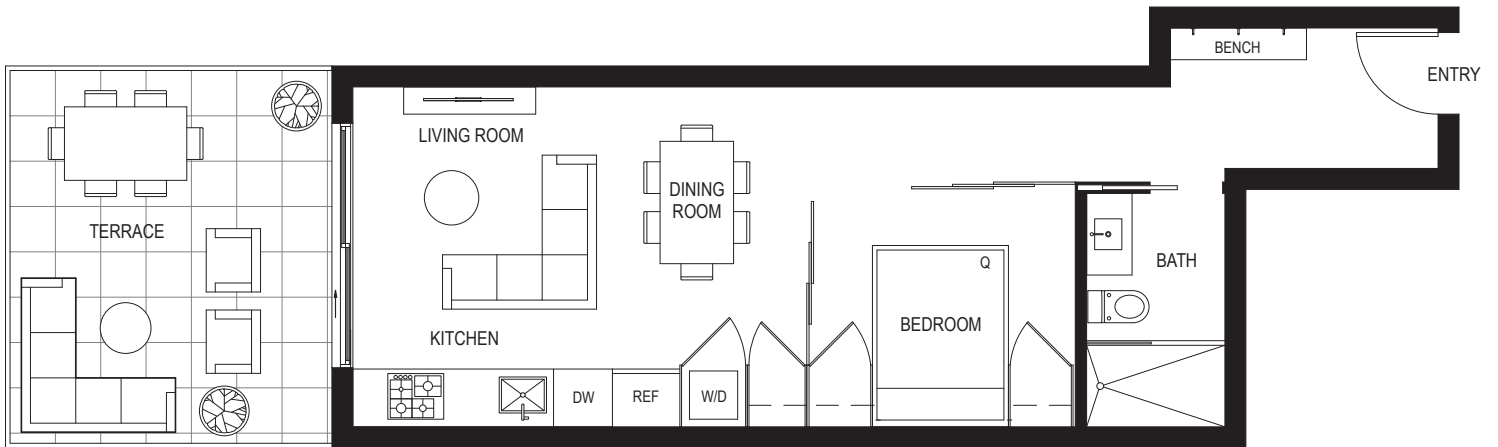

main41st.ca

R
RENDITION
DEVELOPMENTS